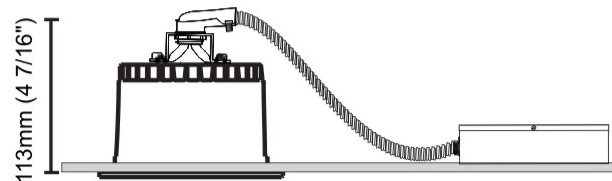

GENERAL

Series: Dixit
Subseries: Dixit RA11
Brand: Ivela
Division: Architectural
Mounting Type: Recessed
Mounting Location: Ceiling
Subcategory: Downlight

PHYSICAL

Shape: Square
Length (mm): 117
Length (in): 4 5/8
Width (mm): 117
Width (in): 4 5/8
Height (mm): 73
Height (in): 2 7/8
Min. Recessing Depth (mm): 113
Min. Recessing Depth (in): 4 1/2
Light Distribution: Direct
Weight (kg): 0.7
Weight (lbs): 1.54
Diffuser: Clear Polycarbonate
Fixture Finish: MWH
Fixture Material: Aluminum Die Cast
Cut-out Measurements: 100mm / 3 15/16"

ELECTRICAL

Lamp Type: LED
Total Output Wattage (W): 12 / 18 / 26
Dimming: Tri-Mode (Non-Dimming and Phase Dimming (120Vac only) and 0-10V Dimming)
Driver Included: No
Driver Location: Recessed Housing
Driver Type: Constant Current - Universal
Driver Class: Class 2
Input Voltage (V): 120 - 277
Constant Current (MA): 350 / 500 / 700

LED

Number of LEDs: 1
Color Temperature (°K): 2700 / 3000 / 4000
Max. Delivered Lumen (lm): 1513 - 1602 / 2092 - 2180 / 2759 - 2848
CRI: >85 CRI
Efficiency (%): 89
Lamp Life (hrs): 50000
Upon Request: 3500K upon request

OPTICAL

Optic°: 55
Adjustability: Fixed
Upon Request: Optic 12° or 30° (mirror-metallized) / 70° (white)

RATINGS AND CERTIFICATIONS

Certified By: Certified for North American Standards
IP rating: IP43
IK Rating: IK08
Glare Rating: ≤ 19