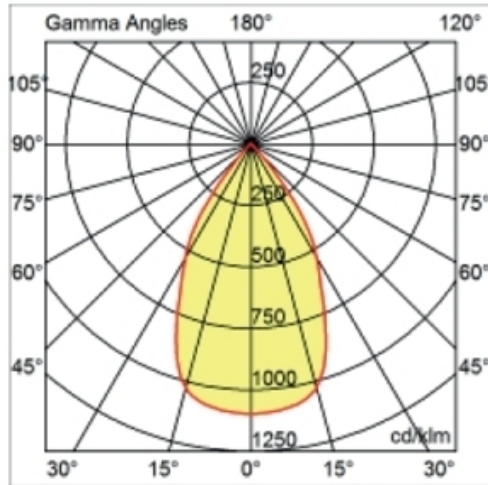

DIXIT RA11 RECESSED

A56051-

PROJECT	
TYPE	
SPECIFIER	
QUANTITY	
DATE	

	DP	DV	
Dimming	Phase	0-10V	
Color Temperature	27K 30K 35K 40K		K°
	2700K 3000K 3500K 4000K		

Order Example K°

L5XXXXXX-DV-30K

0-10V 3000K