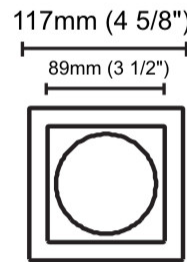

GENERAL

Series: Dixit
Subseries: Dixit RA11
Brand: Ivela
Division: Architectural
Mounting Type: Recessed
Mounting Location: Ceiling
Subcategory: Downlight

PHYSICAL

Shape: Square
Length (mm): 117
Length (in): 4 5/8
Width (mm): 117
Width (in): 4 5/8
Height (mm): 73
Height (in): 2 7/8
Min. Recessing Depth (mm): 113
Min. Recessing Depth (in): 4 1/2
Light Distribution: Direct
Weight (kg): 0.7
Weight (lbs): 1.54
Diffuser: Clear Polycarbonate
Fixture Finish: MWH
Fixture Material: Aluminum Die Cast
Cut-out Measurements: 100mm / 3 15/16"

ELECTRICAL

Lamp Type: LED
Total Output Wattage (W): 12 / 18 / 26
Dimming: Tri-Mode (Non-Dimming and Phase Dimming (120Vac only) and 0-10V Dimming)
Driver Included: No
Driver Location: Recessed Housing
Driver Type: Constant Current - Universal
Driver Class: Class 2
Input Voltage (V): 120 - 277
Constant Current (MA): 350 / 500 / 700

LED

Number of LEDs: 1
Color Temperature (°K): 2700 / 3000 / 4000
Max. Delivered Lumen (lm): 1513 - 1602 / 2092 - 2180 / 2759 - 2848
CRI: >85 CRI
Efficiency (%): 89
Lamp Life (hrs): 50000
Upon Request: 3500K upon request

OPTICAL

Optic°: 55
Adjustability: Fixed
Upon Request: Optic 12° or 30° (mirror-metallized) / 70° (white)

RATINGS AND CERTIFICATIONS

Certified By: Certified for North American Standards
IP rating: IP43
IK Rating: IK08
Glare Rating: ≤ 19