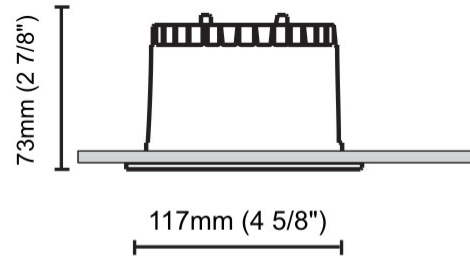

GENERAL

Series: Dixit
Subseries: Dixit RA11
Brand: Ivela
Division: Architectural
Mounting Type: Recessed
Mounting Location: Ceiling
Subcategory: Downlight

PHYSICAL

Shape: Square
Length (mm): 117
Length (in): 4 5/8
Width (mm): 117
Width (in): 4 5/8
Height (mm): 73
Height (in): 2 7/8
Min. Recessing Depth (mm): 113
Min. Recessing Depth (in): 4 1/2
Light Distribution: Direct
Weight (kg): 0.7
Weight (lbs): 1.54
Diffuser: Clear Polycarbonate
Fixture Finish: MWH
Fixture Material: Aluminum Die Cast
Cut-out Measurements: 100mm / 3 15/16"

ELECTRICAL

Lamp Type: LED
Total Output Wattage (W): 12 / 18 / 26
Dimming: Tri-Mode (Non-Dimming and Phase Dimming (120Vac only) and 0-10V Dimming)
Driver Included: No
Driver Location: Recessed Housing
Driver Type: Constant Current - Universal
Driver Class: Class 2
Input Voltage (V): 120 - 277
Constant Current (MA): 350 / 500 / 700

LED

Number of LEDs: 1
Color Temperature (°K): 2700 / 3000 / 4000
Max. Delivered Lumen (lm): 1513 - 1602 / 2092 - 2180 / 2759 - 2848
CRI: >85 CRI
Efficiency (%): 89
Lamp Life (hrs): 50000
Upon Request: 3500K upon request

OPTICAL

Optic°: 55
Adjustability: Fixed
Upon Request: Optic 12° or 30° (mirror-metallized) / 70° (white)

RATINGS AND CERTIFICATIONS

Certified By: Certified for North American Standards
IP rating: IP43
IK Rating: IK08
Glare Rating: ≤ 19